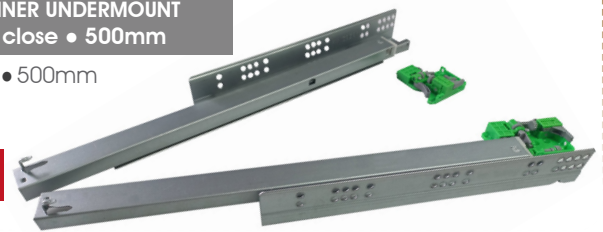

• 4.0M Length

ECOKPLATE100BLK

• 100mm

R159.00
Excl Vat

R182.85 Inc VAT

ECOKPLATE150BLK

• 150mm

R205.00
Excl Vat

R235.75 Inc VAT

110° SOFT CLOSING HINGE

• Includes 4 Hole Fixed plate

AFTSFP7190

R6.19 Excl Vat

R7.12 Inc VAT

FGV CASA DRAWER RUNNER UNDERMOUNT

• Full Extension • Soft close • 500mm

RC4565BR750X001

• 500mm

R165.00 EXC VAT

R189.75 Inc VAT

BALL BEARING DRAWER RUNNER

• Soft Closing • Econo

ABB400S

400mm